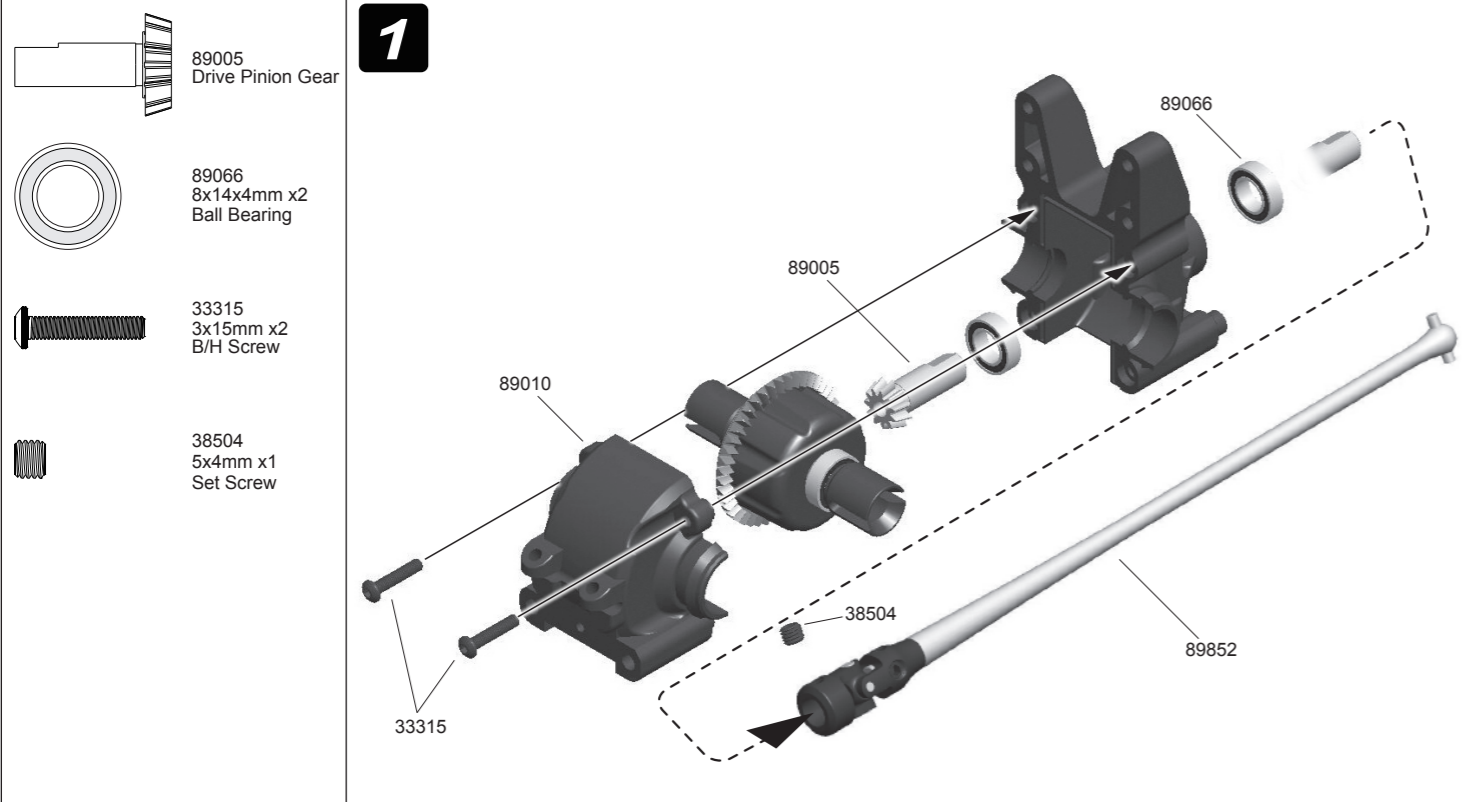

# 1/8TH SCALE 4WD SHORT COURSE RACING TRUCK

## Assembly of Front Gear Box

## Assembly of Motor Mount & Rear Support Plate

## Assembly of Battery Box